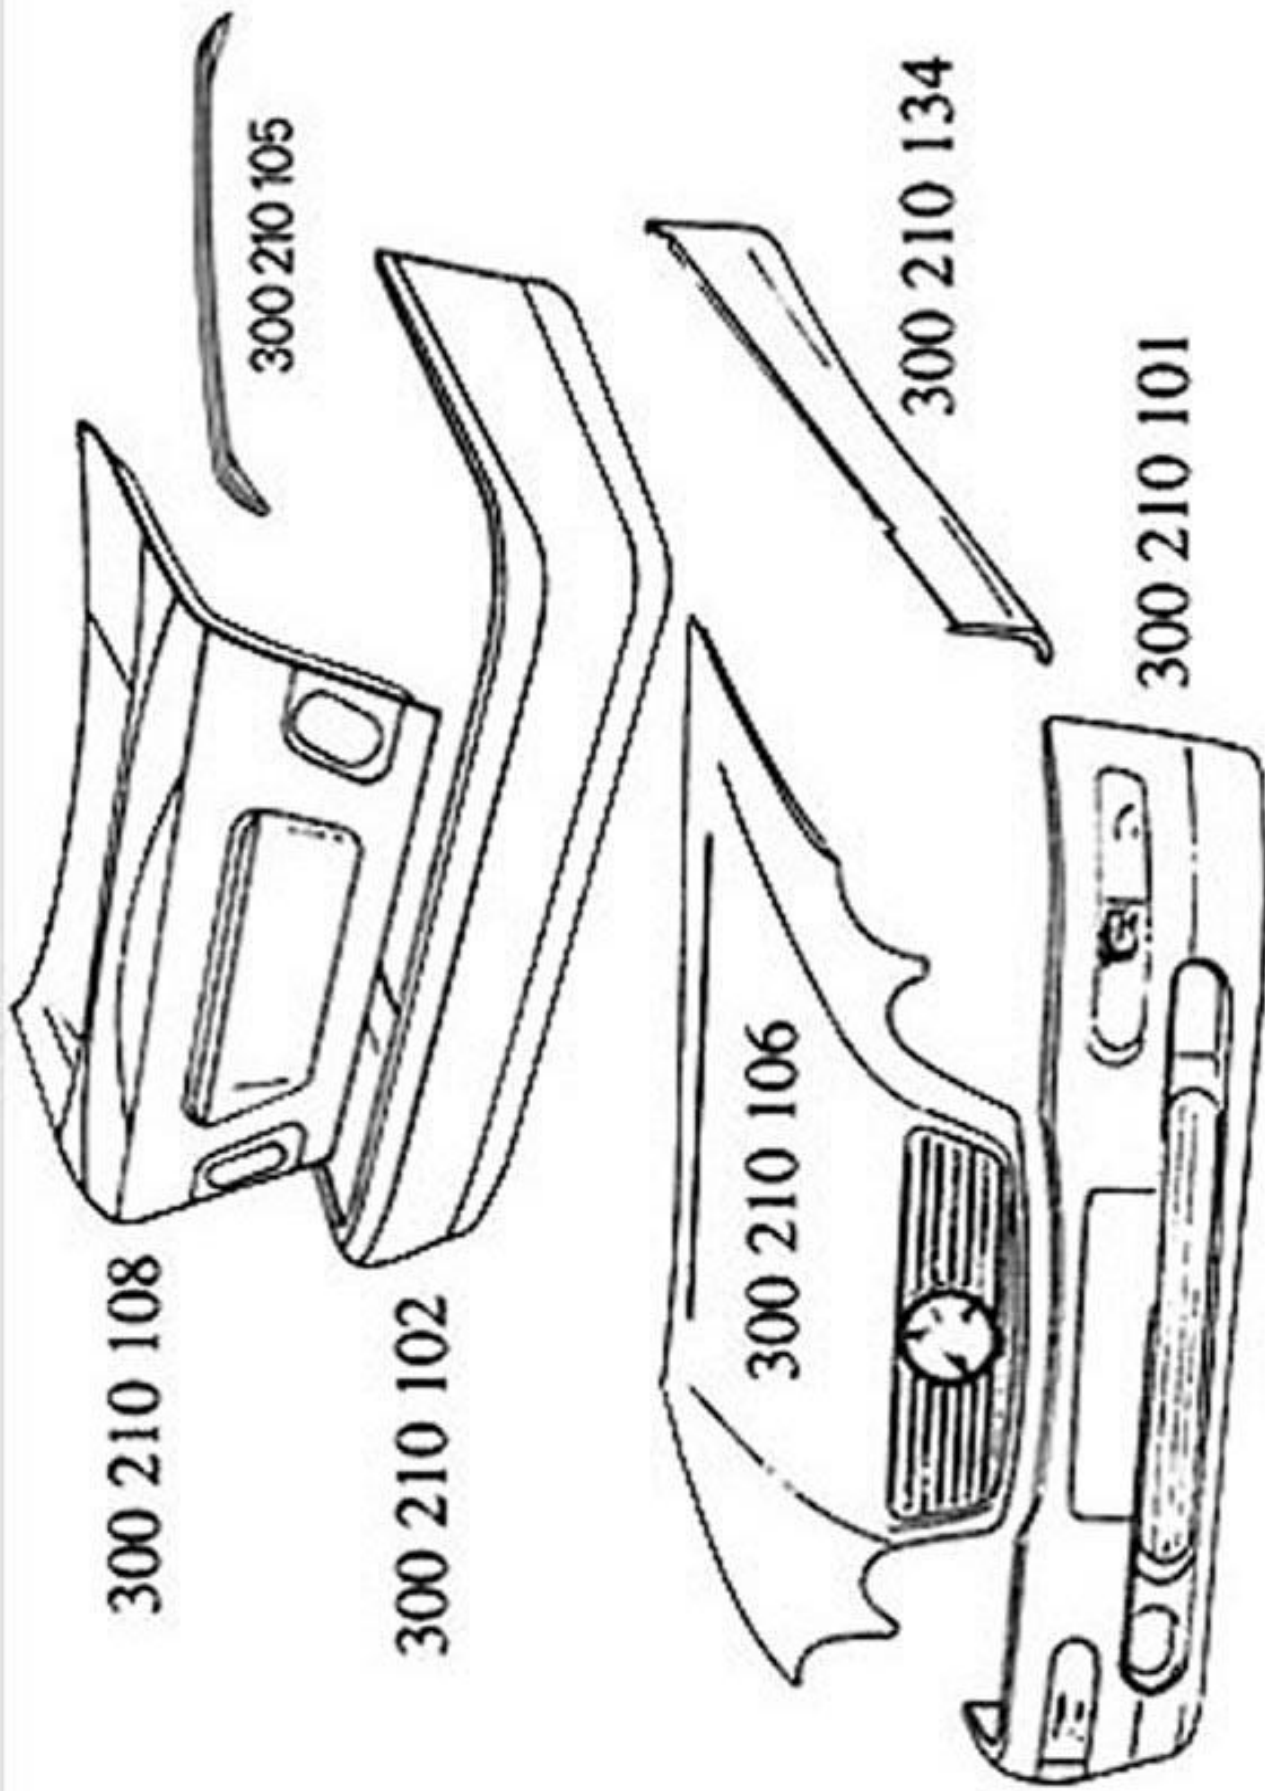

EXPRESSION 
Motorsport

E-Class (W210)

PRICELIST

EXPRESSION

Exterior Parts List & Prices

01.04.2009

Part no Infos
Price EURO
(VAT Excl.)

Aerodynamic Body Parts

300 210 101	Frontbumper 993 look	626
200 000 023	Set fog lamps 993	436
200 000 024	Set indicators 993	145
200 000 025	Set wires (connexion for lamps+ indicators)	33
300 210 106	SL-Bonnet	1.200
204 000 002	SL-Grill for E	707
300 210 102	Rear Bumper	533
300 210 109	Rear Bumper Station car	533
300 210 134	Side-Skirts Set (left+ right) (1995+)	589
300 210 108	Complete boot with integrated spoiler (1995+)	1.067
300 210 208	Complete boot with integrated spoiler + stoplight (1995+)	1.229
300 210 401	Frontbumper face lift 2000 (until 06/99)	689